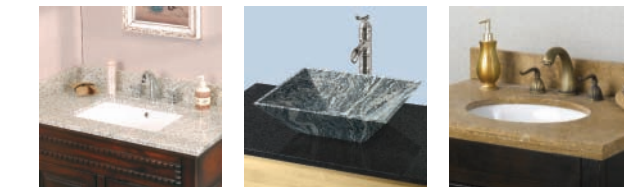

PEGASUS

LUXURY AT HAND™

Natural Stone Vanity Products

Transform your bathroom with a beautiful stone vanity top and bowl