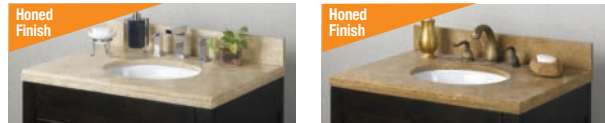

Special Order

Place your order...

To assist us in processing your order correctly, please print clearly and complete all information. Submit this form to any Home Depot associate to place your order for a Stone Vessel Bowl and/or Top.