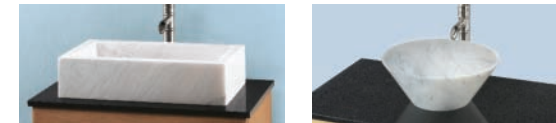

Carrara Marble Vessel Top		
986-103	986-136	986-169
\$207	\$261	\$302.25

Stone Vessel Bowls

- Solid Natural Stone Vessel Bowl
- Polished & Sealed (Inside Only)
- Standard Size Drain Hole
- Fits Pegasus Vessel Tops — Sold Separately
- Lifetime Residential Warranty

Black Rect. Boat

Spray White Sq. Boat

Cloudy White Rect.

Carrara Marble Round

Stone Vessel Tops

- E-Z PUNCH Faucet Hole Placement System
- Solid Granite/Marble Vessel Tops
- Polished & Sealed With Drain Hole
- Backsplash Included
- Fits Pegasus Natural Stone Vessel Bowls & Glass Bowls — Sold Separately
- Lifetime Residential Warranty