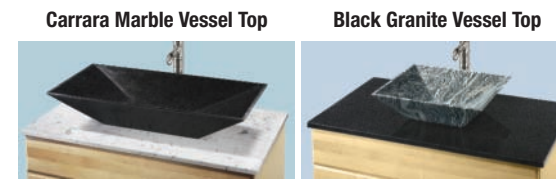

Carrara Marble Vessel Top		
986-103	986-136	986-169
\$207	\$261	\$302.25

Stone Vessel Bowls

- Solid Natural Stone Vessel Bowl
- Polished & Sealed (Inside Only)
- Standard Size Drain Hole
- Fits Pegasus Vessel Tops — Sold Separately
- Lifetime Residential Warranty

Black Rect. Boat

Spray White Sq. Boat

Cloudy White Rect.

Carrara Marble Round

Stone Vessel Tops

- E-Z PUNCH Faucet Hole Placement System
- Solid Granite/Marble Vessel Tops
- Polished & Sealed With Drain Hole
- Backsplash Included
- Fits Pegasus Natural Stone Vessel Bowls & Glass Bowls — Sold Separately
- Lifetime Residential Warranty